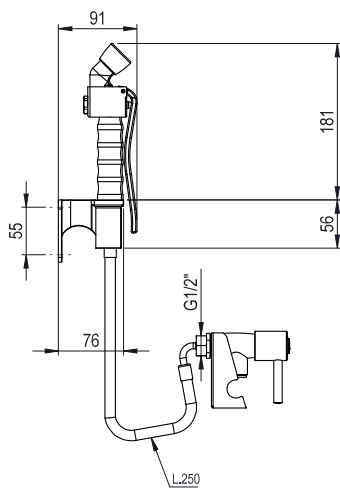

Main Features

- Includes a support to be mounted on the external side panel of the oven.

APPROVAL: _____

Experience the Excellence
www.electroluxprofessional.com

Front

Water:

Pressure, bar min/max:

922171 (EXSISPUN) 1-5 bar

Capacity at 250 kPa (l/min): 0

Key Information:

External dimensions, Width: 220 mm

External dimensions, Depth: 220 mm

External dimensions, Height: 220 mm

Net weight: 2 kg

Side

Top