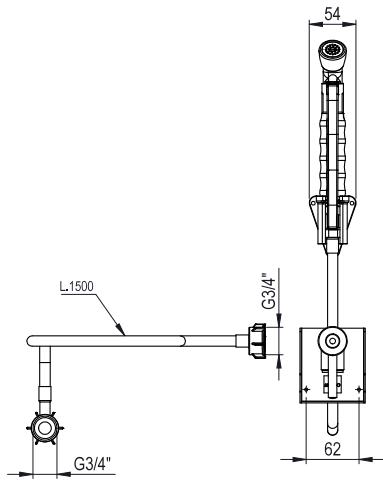

Main Features

- Includes a support to be mounted on the external side panel of the oven.

APPROVAL: _____

Experience the Excellence
www.electroluxprofessional.com

Front

Water:

Pressure, bar min/max:

922171 (EXSISPUN) 1-5 bar

Capacity at 250 kPa (l/min): 0

Key Information:

External dimensions, Width: 220 mm

External dimensions, Depth: 220 mm

External dimensions, Height: 220 mm

Net weight: 2 kg

Side

Top